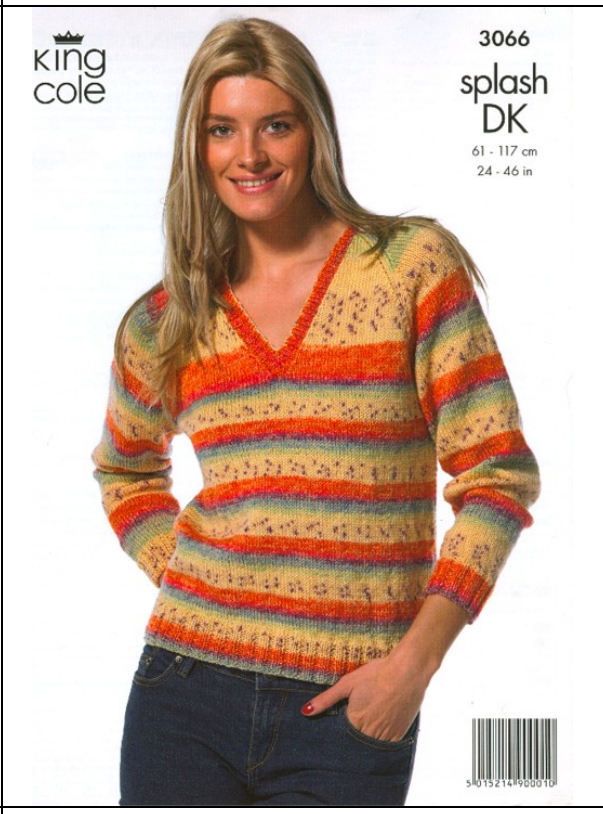

king  
cole

3065  
splash  
DK  
86 - 117 cm  
34 - 46 in

king  
cole

3065  
splash  
DK  
86 - 117 cm  
34 - 46 in

3065 Front

3065 Back

king  
cole

3066  
splash  
DK  
61 - 117 cm  
24 - 46 in

king  
cole

3066  
splash  
DK  
61 - 117 cm  
24 - 46 in

3066 Front

3066 Back